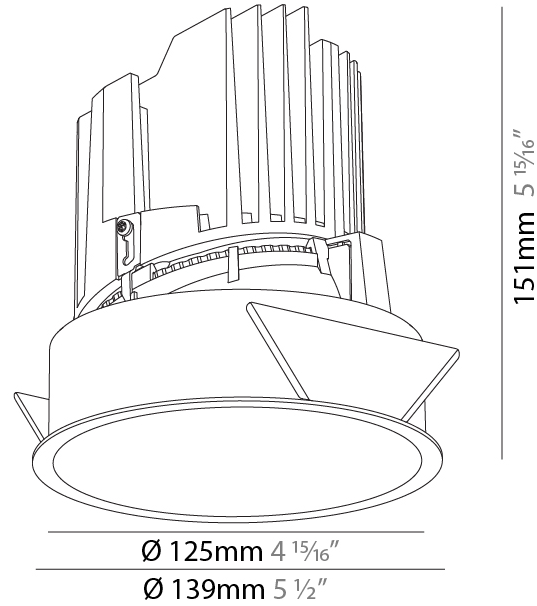

PHYSICAL

Shape: Round
Diameter (mm): 139
Diameter (in): 5 1/2
Height (mm): 151
Height (in): 5 15/16
Ceiling Thickness (mm): 10 / 12.5 / 15
Ceiling Thickness (in): 3/8 or 1/2 or 9/16
Min. Recessing Depth (mm): 170
Min. Recessing Depth (in): 6 11/16
Light Distribution: Downlight
Weight (kg): 0.946
Weight (lbs): 2.09
Fixture Finish: SSR / BKV / CWI / CRY / HAB / LAG / UFT / ITA / RUA / RUR / MIC / FTG / MYG / TWT / LOD / PUS / FRO / FUP / KIA / POP / BLS / SPG / MEY / GOH / GUM / CHC / COM / ABZ / JAG / OBR / MOS / ROR
Fixture Material: Aluminum Die Cast
Cut-out Measurements: 130mm / 5 1/8"

ELECTRICAL

Lamp Type: LED (Zhaga Standard)
Input Wattage (W): 13.2 / 16.5
Total Output Wattage (W): 12 / 14
Dimming: Tri-Mode (Non-Dimming and Phase Dimming (120Vac only) and 0-10V Dimming)
Driver Included: No
Driver Location: Recessed Housing
Driver Type: Constant Current - Universal
Driver Class: Class 2
Housing: See components
Input Voltage (V): 120 - 277
Constant Current (MA): 350

LED

Number of LEDs: 1
Color Temperature (°K): 2700 / 3000 / 3500 / 4000
Max. Delivered Lumen (lm): 810 / 900 / 970 / 990
Nominal Lumen (lm): 960 / 1070 / 1156 / 1180
CRI: >90 CRI
Efficiency (%): 0.905
Lamp Life (hrs): 50000

OPTICAL

Reflector°: 10

RATINGS AND CERTIFICATIONS

Certified By: Certified for North American Standards
IP rating: IP54

130mm
5 1/8"

170mm
6 11/16"

10 | 15mm
3/8" | 9/16"