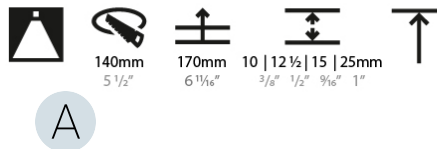

ELECTRICAL

Lamp Type: LED (Zhaga Standard)
Input Wattage (W): 13.2 / 16.5
Total Output Wattage (W): 12.1 / 14.7
Dimming: Tri-Mode (Non-Dimming and Phase Dimming (120Vac only) and 0-10V Dimming)
Driver Included: No
Driver Location: Recessed Housing
Driver Type: Constant Current - Universal
Driver Class: Class 2
Housing: See components
Input Voltage (V): 120 - 277
Constant Current (MA): 350

LED

Number of LEDs: 1
Color Temperature (°K): 2700 / 3000 / 3500 / 4000
Max. Delivered Lumen (lm): 814 / 877 / 911 / 930
Nominal Lumen (lm): 1246 / 1342 / 1396 / 1424
CRI: >90 CRI
Efficiency (%): 90.5
Lamp Life (hrs): 50000
Upon Request: RGB-W Tunable White Special Color Temperature Special LED

OPTICAL

Reflector°: 10
Optic°: Lens Pack - No Lens / Linear Spread Lens / Honeycomb / Spread Lens
Upon Request: Special Beam Angles

RATINGS AND CERTIFICATIONS

382, F 416-247-9319, www.zaneen.com
Certified by Intertek for North American Standards at the end of the existing Model #. For assistance on 'custom' specifications, contact zteam@zaneen.com.
In a constant effort to supply the best product, we reserve the right to change specifications or materials without notice. The most recent specification sheets are found at zaneen.com
IP rating: IP20